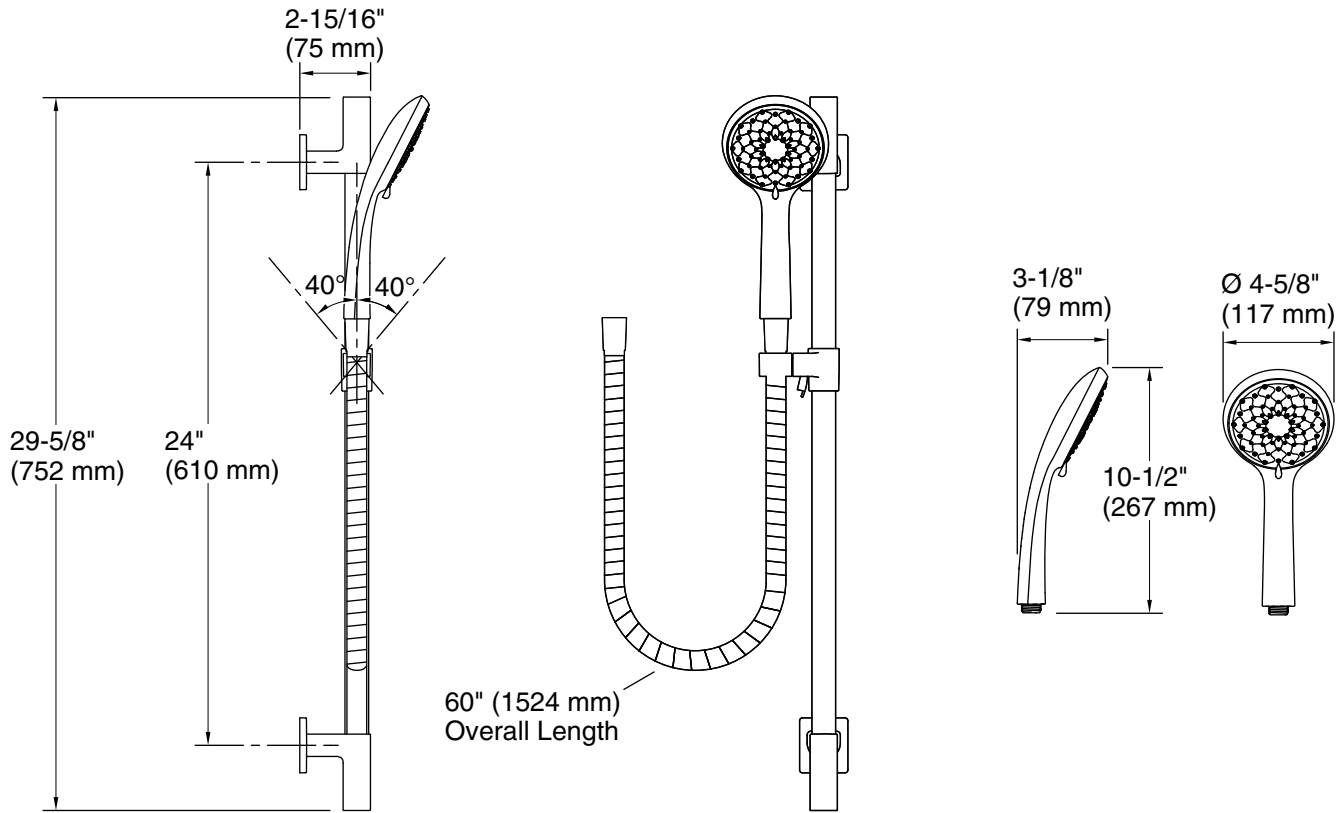

Features

- Handshower features transitional design, inspired by nature.
- Three spray functions and ADA-compliant nonpositive shutoff.
- Thumb tab allows for a smooth transition between sprays.
- MasterClean™ sprayface features an easy-to-clean surface that withstands mineral buildup.
- 24" (609 mm) sidebar features adjustable mounting brackets for installation flexibility.
- Includes 60" (1524 mm) smooth hose.

K-98350 wall-mount supply elbow

K-98351 wall-mount supply elbow with check valve

ADA

OBC

Codes/Standards

ASME A112.18.1/CSA B125.1
DOE - Energy Policy Act 1992
EPA WaterSense®
California Energy Commission (CEC)
ADA
ICC/ANSI A117.1
OBC

Technical Information

All product dimensions are nominal.

Handshower:

Rated maximum flow: 1.75 gal/min (6.6 l/min)

Notes

Install this product according to the installation instructions.

Plumbing codes require approved backflow prevention devices to be installed in-line to handshowers. Please consult with local plumbing officials.